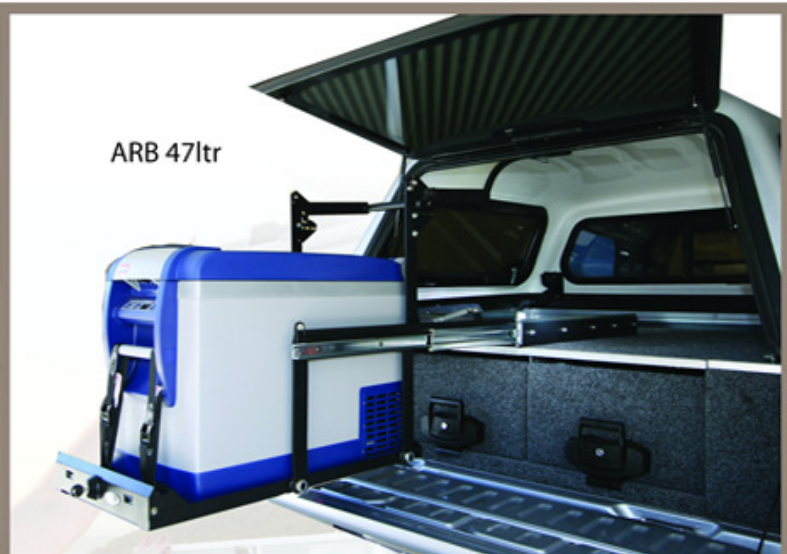

# Platinum DS40 "Drop Slide"

Designed with a hammering in mind from our nasty outback, so called "roads", the "Drop Slide" is manufactured from steel with a powder coated flat black finish. The bearing sliders, gas struts, locks and roller bearings have been thoroughly proven to withstand whatever abuse is thrown their way.

The "Drop Slide" is available in 2 sizes, DS40 to suit all portable fridges up to 60ltr and the DS60 to suit all portable fridges 60ltr and above.

They are supplied with a kit to locate the fridges and tool boxes on the tray.

Optional tie down straps are recommended and are available as an accessory (Model Number PLFTD25).

Engel up to 40ltr

Waeco 40-60ltr

ARB 47ltr

Bushman 35-52ltr

Ironman 45ltr

<b>SPECS</b>	Fridge Tray	715mm x 390mm
	Slide length closed	820mm (+20mm for lock)
	Slide width	500mm (+20mm for nyloc nuts)
	Drop	300mm

Mounting floor to base of fridge	35mm
Load rating	200kg
Please note: Front of slide can be mounted up to 115mm back from front edge of mounting surface	